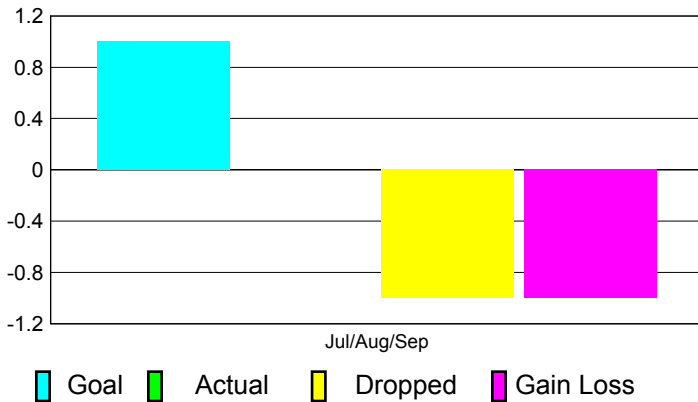

2012-2013 GMT Reports for District (or Undistricted) **District 333 C**

GMT: **Shinobu Goto**

Location: **JAPAN**

GMT CA: **5**

CLUBS

Club Results
2012-2013

Clubs
2011-2012

Month	New Club Goal	Actual New Clubs	Actual Dropped Clubs	Gain/Loss of Clubs	Gain/Loss of Clubs
Jul/Aug/Sep	1	0	-1	-1	0
Totals	1	0	-1	-1	0

Club Results 2012-2013

Goal, New, Dropped, Gain/Loss

Comparison of Club Gain/Loss

Current Year Compared to the Previous Year

YTD Status Quo Clubs 2012-2013

Status Quo Clubs Compared to Status Quo Members

MEMBERSHIP