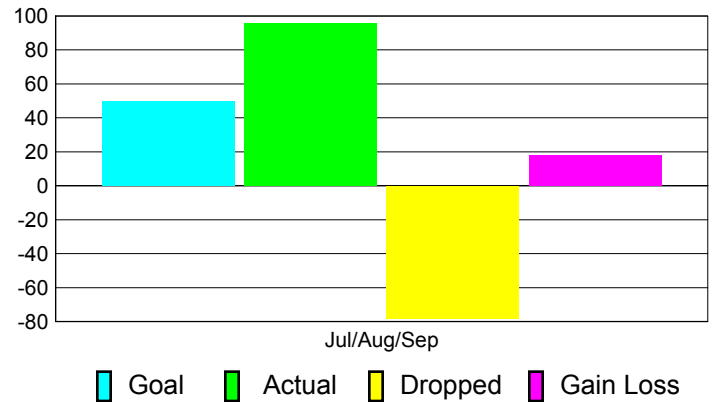

Membership Results 2012-2013

Goal, New, Dropped, Gain/Loss

Comparison of Membership Gain/Loss

Current Year Compared to the Previous Year